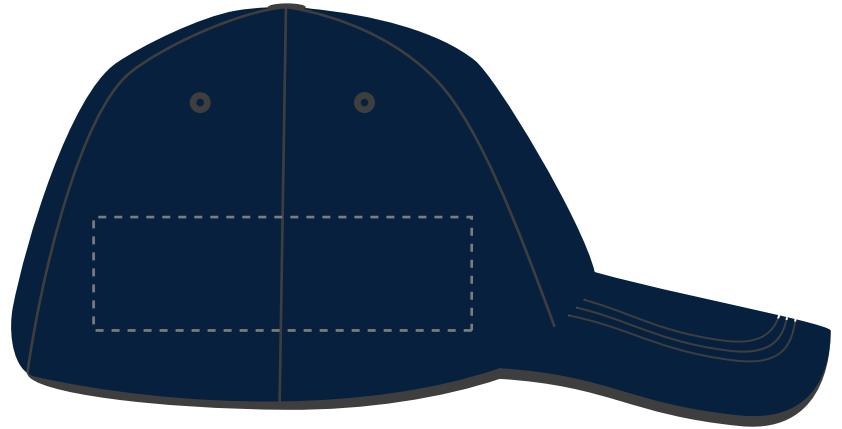

PANTONE REFERENCE(S)

The dashed line is to demonstrate print area and will not appear on your printed item

 Full colour printing

ARTWORK SCALE 50%

ARTWORK SCALE 100%
 Max print area 100mm x 30mm
 Actual logo size: