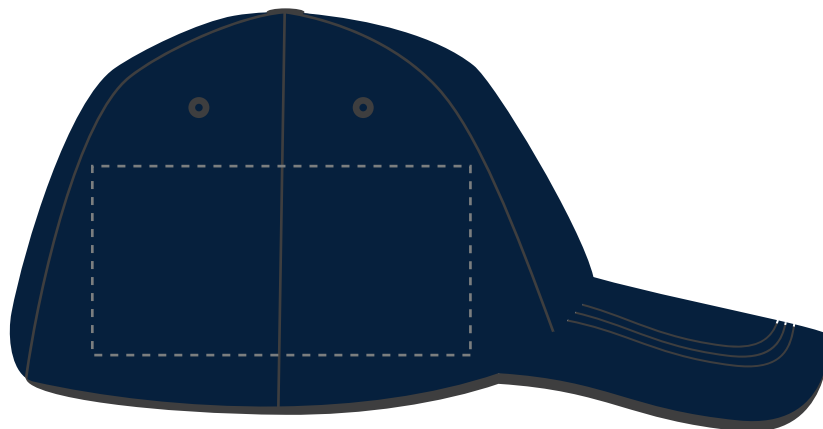

This item is available in the following colours:

Your Ref:	Quantity:	Product Code: CF2002
Our Ref:	Version: 1	Product Colour: NAVY BLUE

PRINTING CONCERNS: PRINT MAY DISCOLOUR

PRODUCT INFO: DUE TO THE NATURE OF THE PRODUCT THE PRINT POSITION MAY VARY BY 10 - 20 MM

PANTONE REFERENCE(S)

The dashed line is to demonstrate print area and will not appear on your printed item

 Full colour printing

ARTWORK SCALE 50%

ARTWORK SCALE 100%
 Max print area 100mm x 50mm
 Actual logo size: