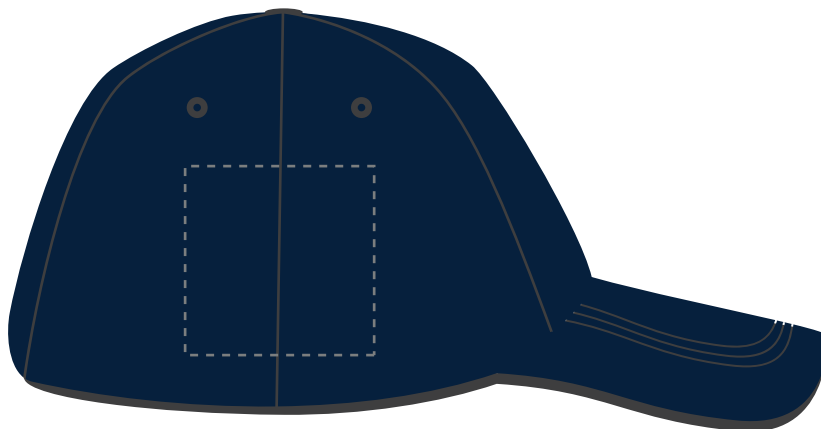

Your Ref:	Quantity:	Product Code: CF2002
Our Ref:	Version: 1	Product Colour: NAVY BLUE

PRINTING CONCERNS: PRINT MAY DISCOLOUR

PRODUCT INFO: DUE TO THE NATURE OF THE PRODUCT THE PRINT POSITION MAY VARY BY 10 - 20 MM

The dashed line is to demonstrate print area and will not appear on your printed item

PANTONE REFERENCE(S)

 Full colour printing

ARTWORK SCALE 50%

ARTWORK SCALE 100%
Max print area 50mm x 50mm
Actual logo size: