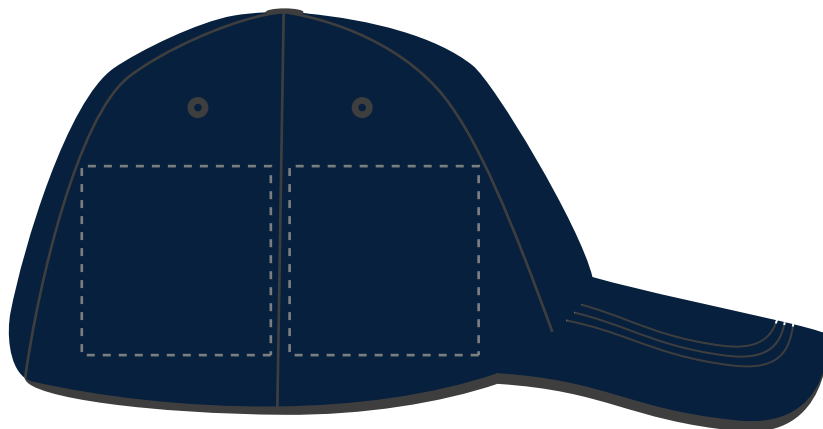

Royal Blue

Navy Blue

Dark Grey

Black

Your Ref:	Quantity:	Product Code: CF2002
Our Ref:	Version: 1	Product Colour: NAVY BLUE

PRINTING CONCERNS: PRINT MAY DISCOLOUR

PRODUCT INFO: DUE TO THE NATURE OF THE PRODUCT THE PRINT POSITION MAY VARY BY 10 - 20 MM

PANTONE REFERENCE(S)

The dashed line is to demonstrate print area and will not appear on your printed item

 Full colour printing

ARTWORK SCALE 50%

ARTWORK SCALE 100%
Max print area 50mm x 50mm
Actual logo size: